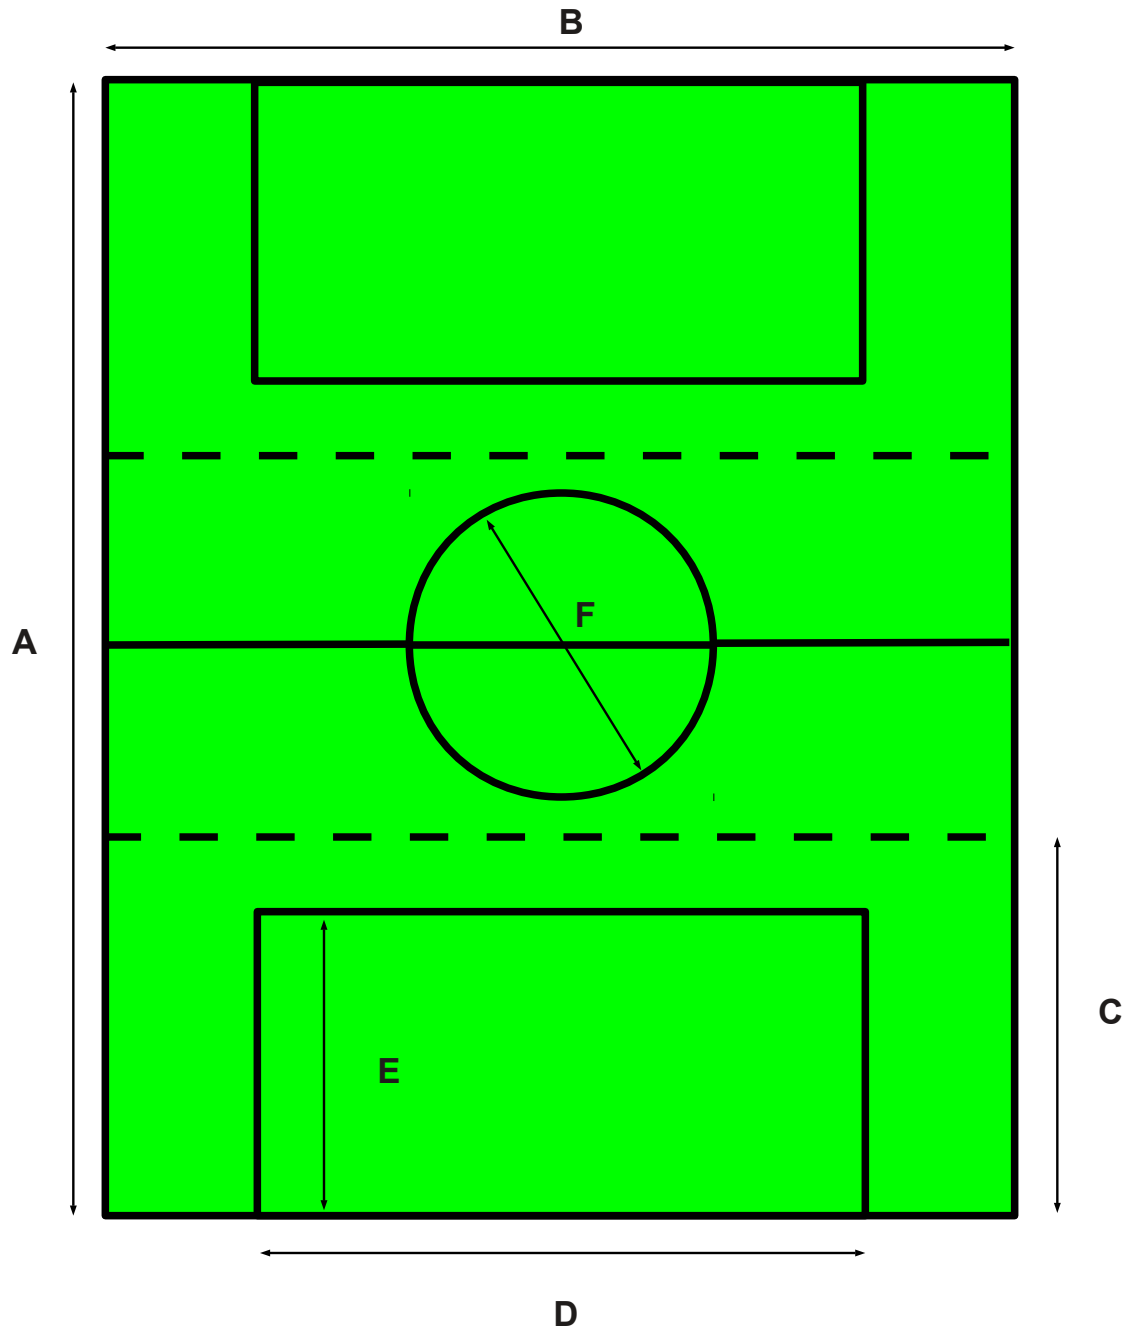

## LAYOUT FOR U11/U12 PITCH

A	Length	60-75m / 65-80yd	D	Penalty Width	27m / 30yd
B	Width	42-55m / 45-60yd	E	Penalty Length	11m / 12yd
C	Offside Line	1/3 length of field	F	Centre Circle	8m / 9yd