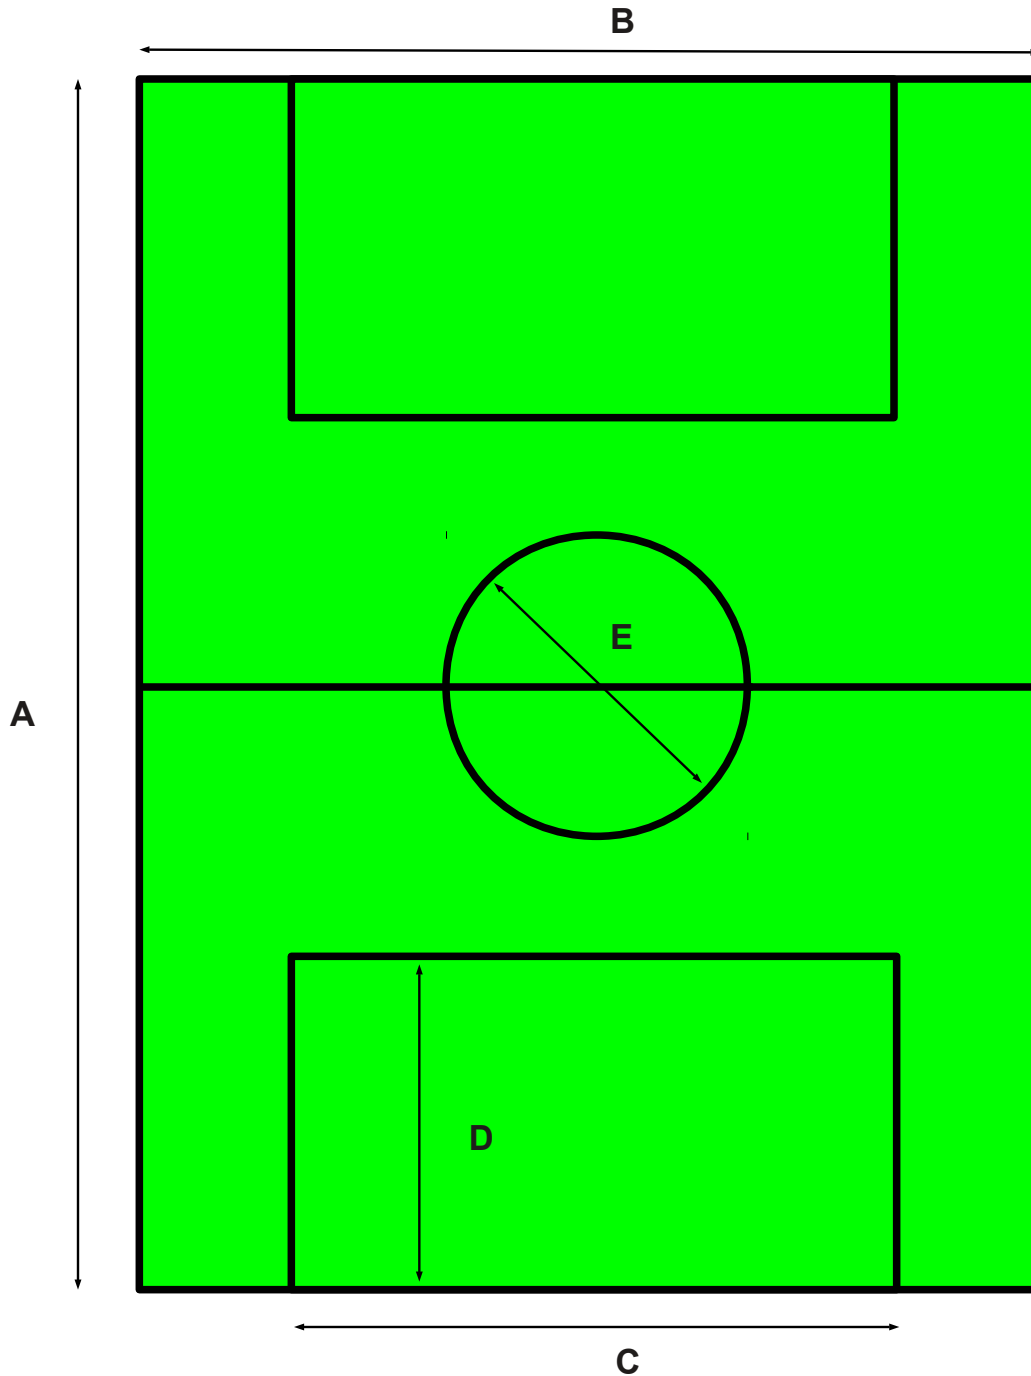

LAYOUT FOR U9/U10 PITCH

| | | | | | |
|---|---------------|------------------|---|----------------|------------|
| A | Length | 40-55m / 45-60yd | D | Penalty Length | 10m / 11yd |
| B | Width | 30-36m / 33-40yd | E | Circle | 8m / 9 yd |
| C | Penalty Width | 24m / 26yd | | | |