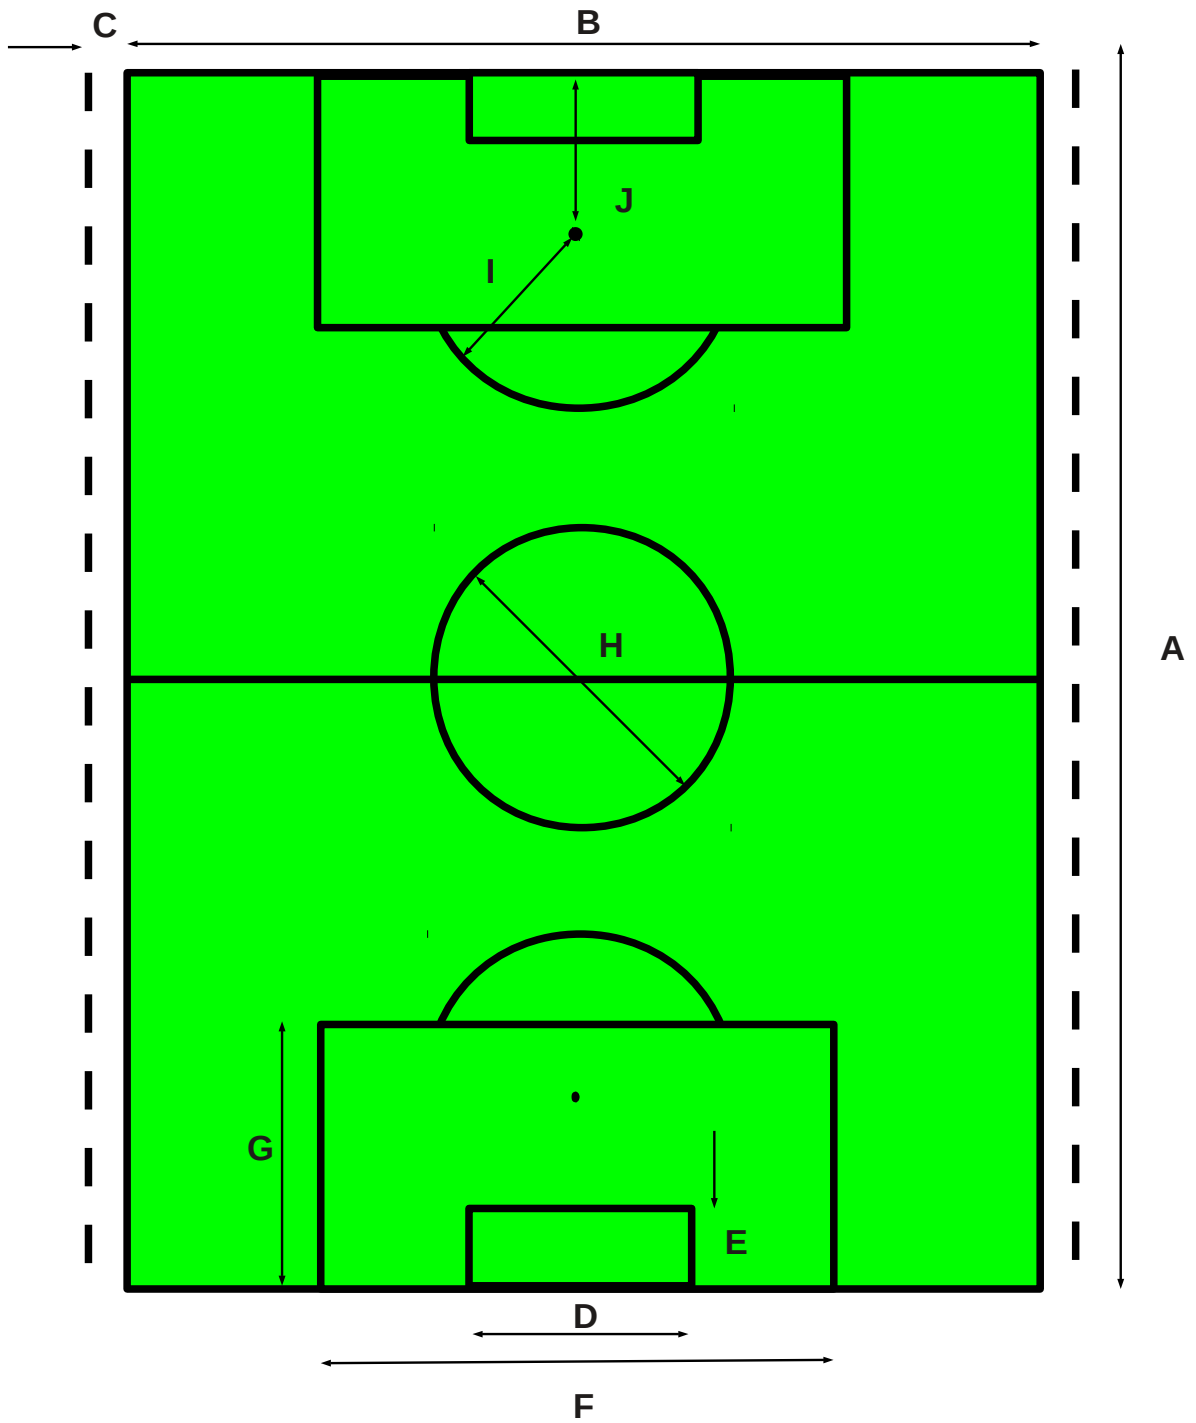

SUNSHINE COAST
YOUTH SOCCER ASSOCIATION

LAYOUT FOR FULL-SIZE PITCH

A	Field Length	90-120m / 110-130 yards
B	Field Width	45-90m / 50-100 yards
C	Spectator/Technical Line	1.8m / 2 yards from touchline
D	Goal Area Length	18.3m / 20 yards
E	Goal Area Depth	5.5m / 6 yards
F	Penalty Area Length	40.3m / 44 yards
G	Penalty Area Depth	16.5m / 18 yards
H	Centre Circle	Radius: 9.1m / 10 yards
I	Penalty Arc	Radius: 9.1m / 10 yards
J	Penalty Mark	11m / 12 yards